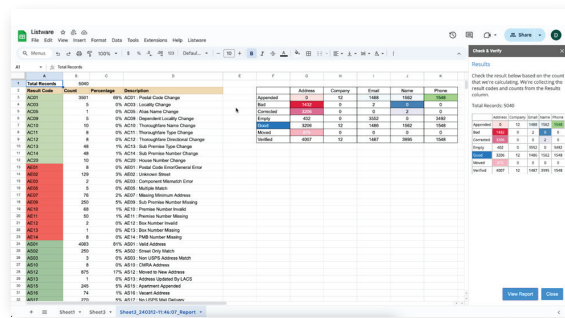

## Get Started Today!

Listware can be consumed as an Excel/Google Sheets/Microsoft 365 add-in and online 24/7.

>> Start Today: [www.melissa.com/eu/data-quality-tools](http://www.melissa.com/eu/data-quality-tools)

## Use Listware Your Way

**Listware for Microsoft Excel®**

Easy list cleaning for Microsoft Excel.

Listware - US & Canada

Result Code	Count	Percentage	Description
AC01	23	82%	AC01 - Postal Code Change
AE09	2	6%	AE09 - Sub Premise Number Missing
AE10	2	6%	AE10 - Premise Number Invalid
AE11	1	3%	AE11 - Premise Number Missing
AS01	27	79%	AS01 - Valid Address
AS02	2	6%	AS02 - Street Only Match
AS03	1	3%	AS03 - Non USPS Address Match
AS12	3	9%	AS12 - Moved to New Address
AS17	2	6%	AS17 - No USPS Mail Delivery
DA30	8	24%	DA30 - Phone Appended
DA40	4	12%	DA40 - Email Appended
ES01	4	12%	ES01 - Valid Email
GS03	29	85%	GS03 - Geocoded to Community Level
PS01	8	24%	PS01 - Valid Phone
PS07	6	18%	PS07 - Cellular Line
PS08	2	6%	PS08 - Land Line
PS10	2	6%	PS10 - Residential Number
SP01	1	3%	SP01 - No Action
VR01	22	65%	VR01 - Name and Address Match
VR04	8	24%	VR04 - Address and Phone Match
VR05	4	12%	VR05 - Address and Email Match
VS00	2	6%	VS00 - Contact Record Not Found
VS01	1	3%	VS01 - Historical Address Match
VS12	7	21%	VS12 - Last Name Match

**Listware for Microsoft 365®**

If you use Microsoft's cloud-based service, Microsoft 365, you can clean your data there too!

**Listware for Google Sheets™**

If Google Sheets is more your thing, simply download & start cleaning. Ideal for business users like salespeople, marketers, real estate, and insurance agents.