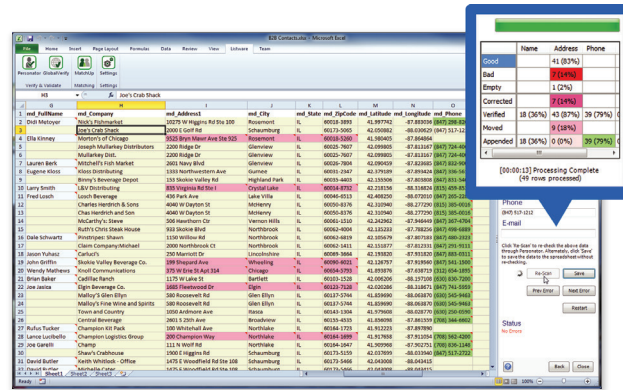

## Get Started Today!

Listware can be consumed as an Excel/Google Sheets/Microsoft 365 add-in and online 24/7.

>> Start Today: [www.melissa.com/eu/data-quality-tools](http://www.melissa.com/eu/data-quality-tools)

## Use Listware Your Way

**Listware for Microsoft Excel®**

Easy list cleaning for Microsoft Excel.

Listware - US & Canada

Result Code	Count	Percentage	Description
AC01	23	82%	AC01 - Postal Code Change
AE09	2	6%	AE09 - Sub Premise Number Missing
AE10	2	6%	AE10 - Premise Number Invalid
AE11	1	3%	AE11 - Premise Number Missing
AS01	27	79%	AS01 - Valid Address
AS02	2	6%	AS02 - Street Only Match
AS03	1	3%	AS03 - Non USPS Address Match
AS12	3	9%	AS12 - Moved to New Address
AS17	2	6%	AS17 - No USPS Mail Delivery
DA30	8	24%	DA30 - Phone Appended
DA40	4	12%	DA40 - Email Appended
ES01	4	12%	ES01 - Valid Email
GS03	29	85%	GS03 - Geocoded to Community Level
PS01	8	24%	PS01 - Valid Phone
PS07	6	18%	PS07 - Cellular Line
PS08	2	6%	PS08 - Land Line
PS10	2	6%	PS10 - Residential Number
SP01	1	3%	SP01 - No Action
VR01	22	65%	VR01 - Name and Address Match
VR04	8	24%	VR04 - Address and Phone Match
VR05	4	12%	VR05 - Address and Email Match
VS00	2	6%	VS00 - Contact Record Not Found
VS01	1	3%	VS01 - Historical Address Match
VS12	7	21%	VS12 - Last Name Match